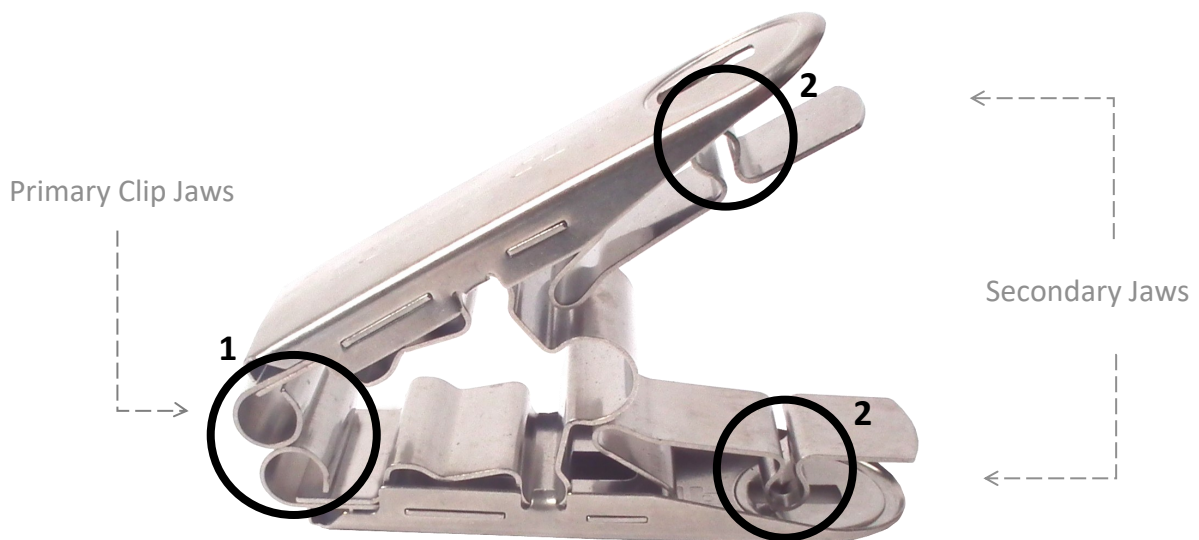

# Collie Clip

Multi-Purpose Adaptable  
Stainless Steel Clip

## The anatomy of the "clip within a clip"

### 1) Primary Clip Jaws

- Will grip rod or tube to a max diameter of 25.4mm, flat surfaces up to 22mm
- Rounded jaws designed not to damage drapes or cloth

### 2) Secondary Jaws - The "clip within a clip"

- A pair of secondary jaws which operate independently of each other and also of the primary jaws
- **Used for:** Insertion of specially designed Collie Clip "**clip-in**" attachments for applications such as holding waste bags, IV bags, drapes, small cables and tubing etc.